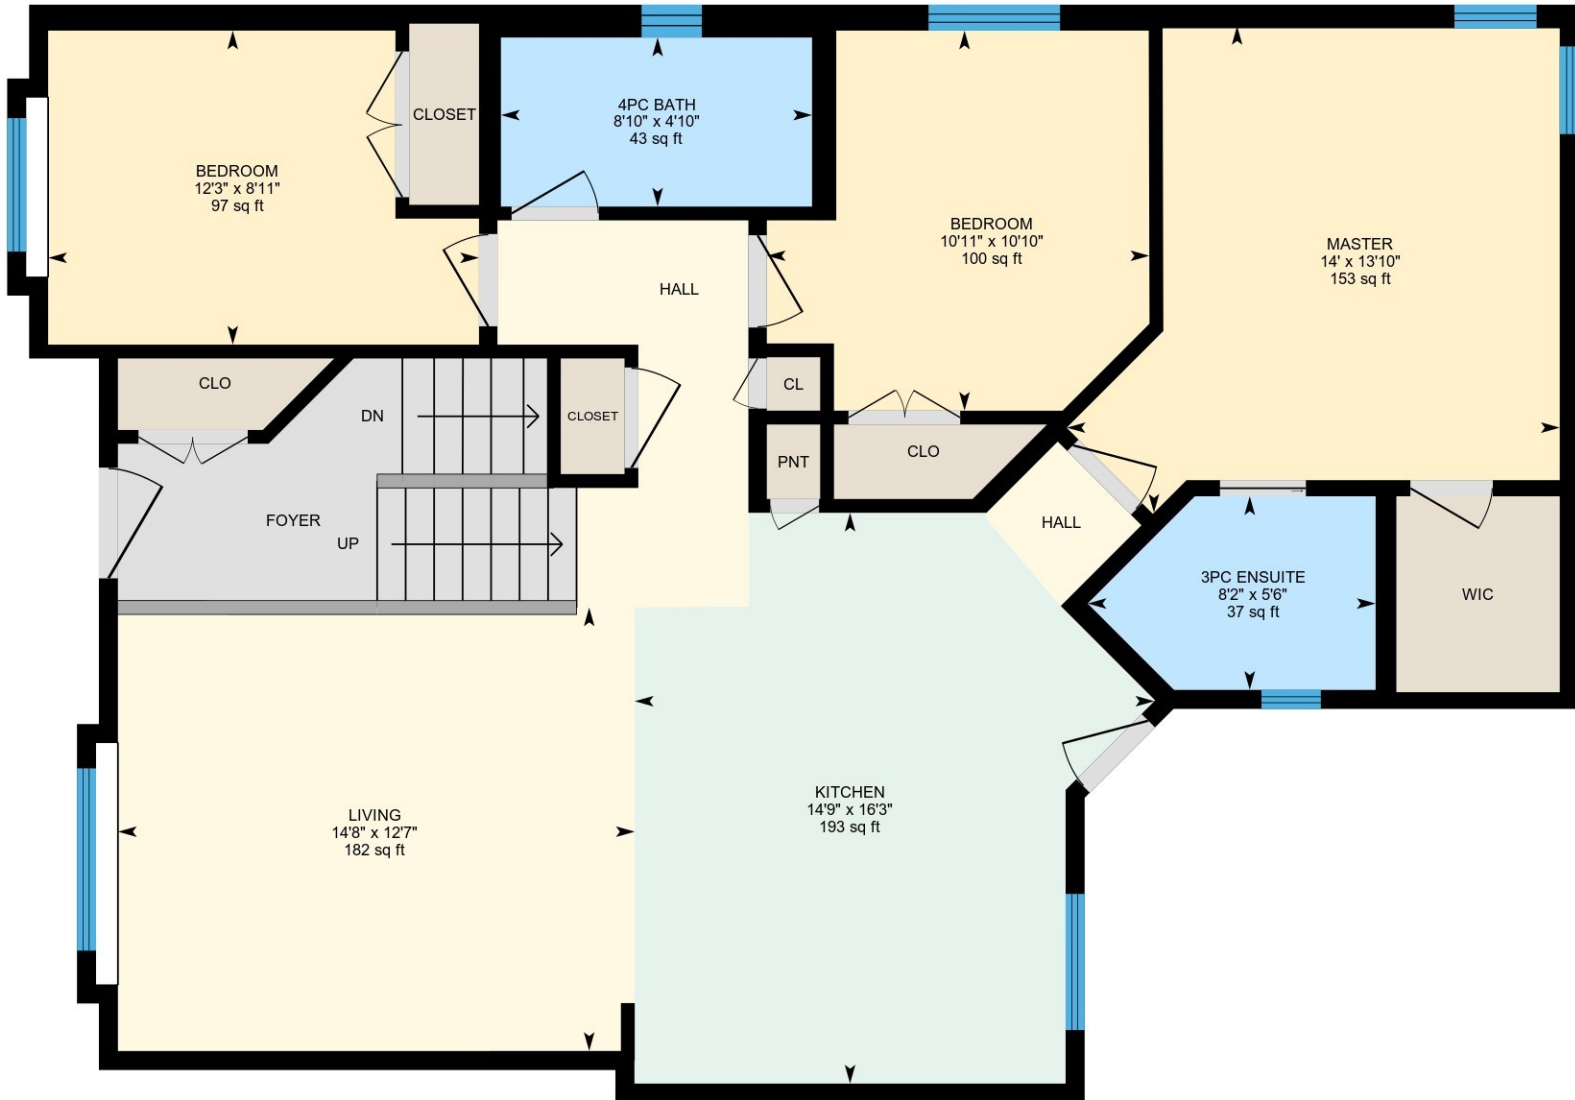

4433 Van Eaton Way, Clive, AB

Main Floor Total Exterior Area 1159 sq ft
Total Interior Area 1078 sq ft

PREPARED: Mar, 2020